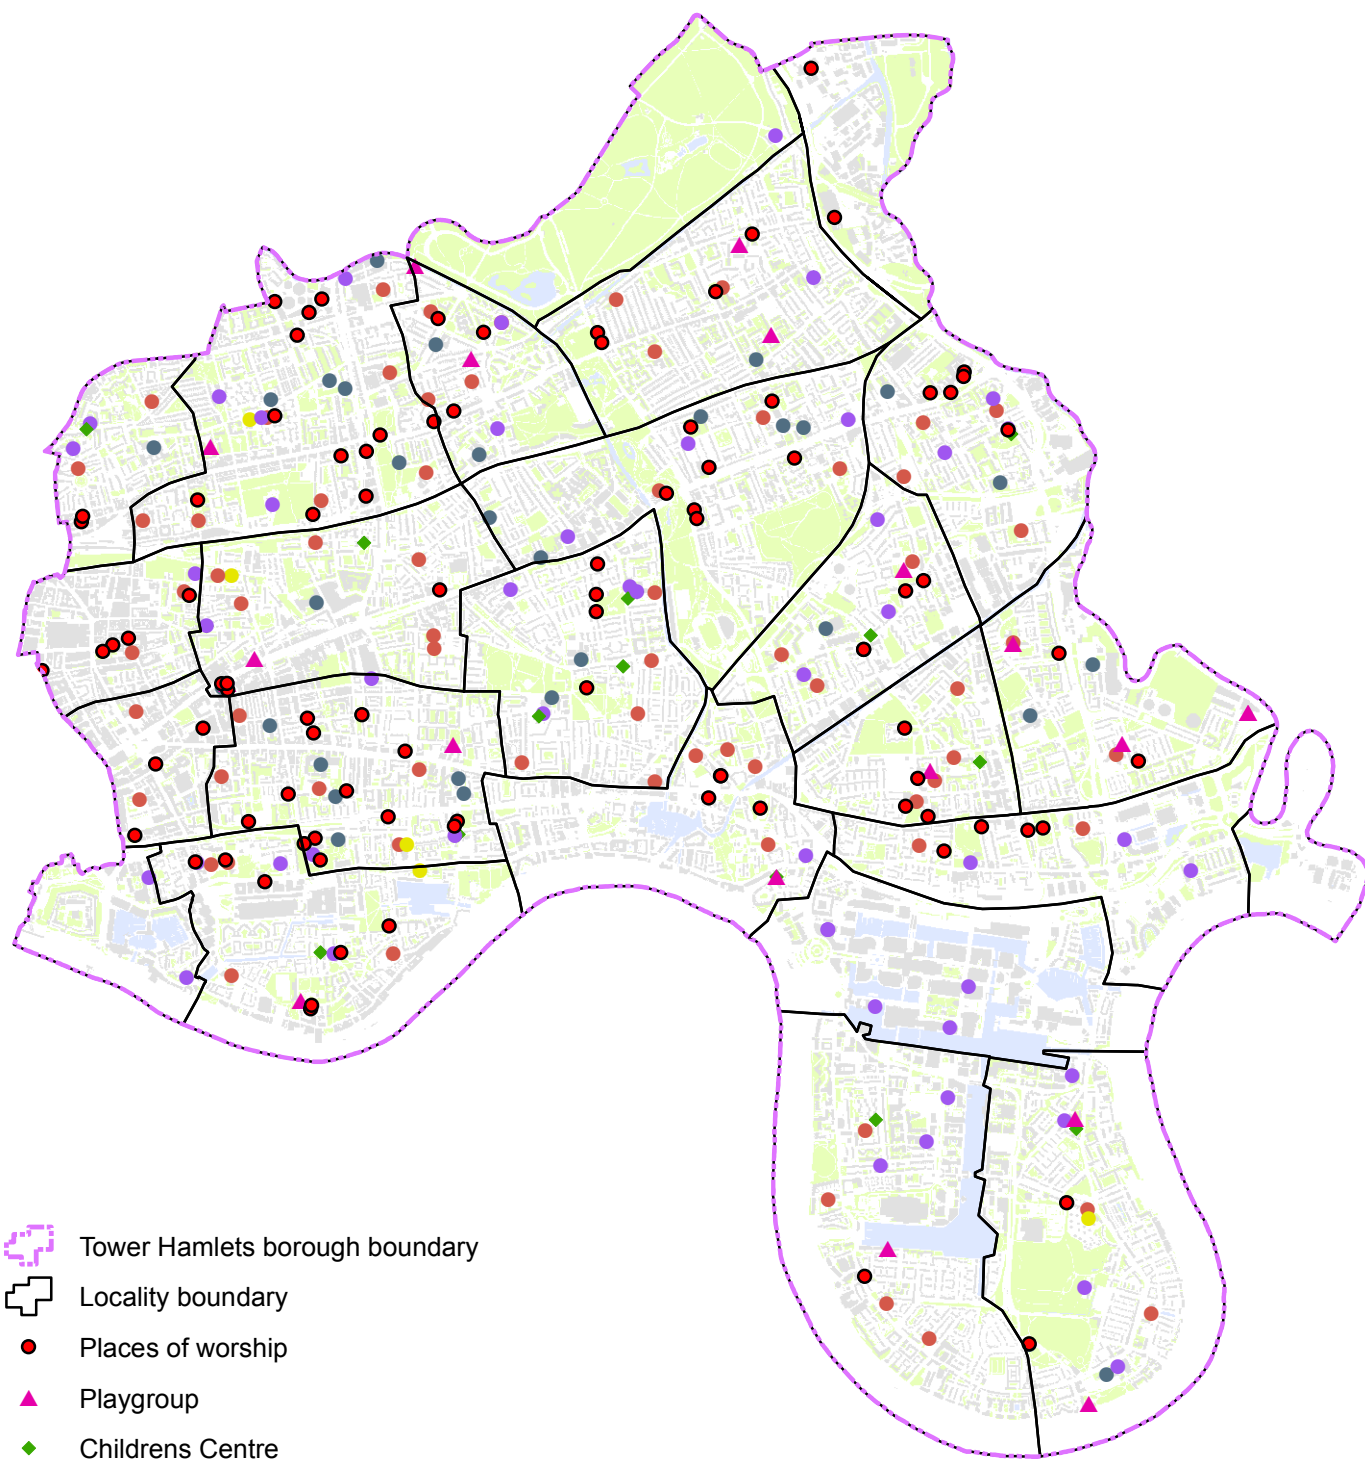

Map 7

 Tower Hamlets borough boundary

 Locality boundary

 Places of worship

 Playgroup

 Childrens Centre

**School type**

 Infant School

 Junior School

 Nursery School

 Primary School

 Secondary School

0 260 520 1,040 1,560 2,080  
 Metres